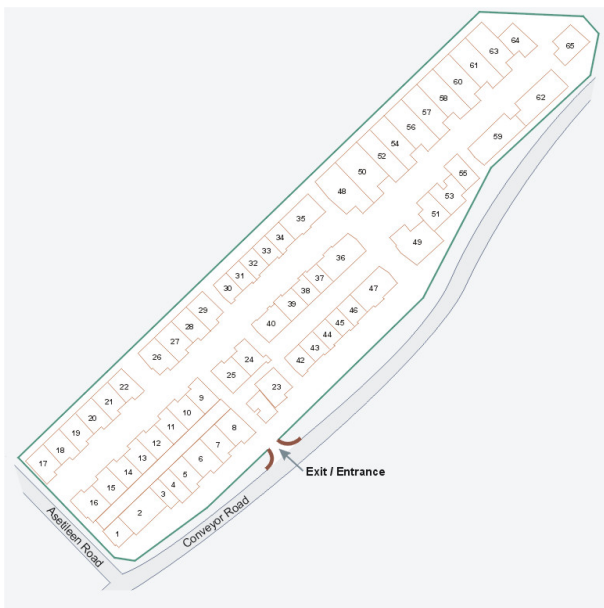

**Vacant Land No: 197-201
(9658m2 | Ground Level)**

RENTAL ENQUIRIES

BRANDIN NAIDOO

082 823 4469

brandin.naidoo@cityprop.co.za

Park Layout (Where to find us):

Thank you,

www.sildalepark.co.za