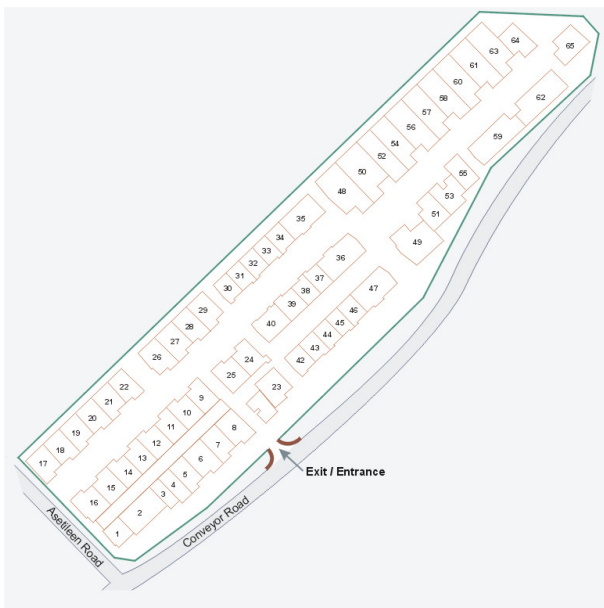

**Vacant Land No: 197-201  
(9658m2 | Ground Level)**

RENTAL ENQUIRIES

BRANDIN NAIDOO

082 823 4469

[brandin.naidoo@cityprop.co.za](mailto:brandin.naidoo@cityprop.co.za)

Park Layout (Where to find us):

*Thank you,*