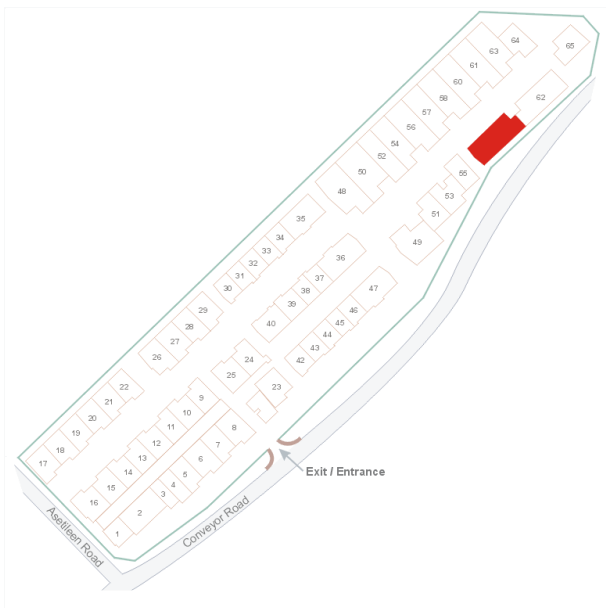

Warehouse No: 59
(559m2 | Ground Level)

RENTAL ENQUIRIES

BRANDIN NAIDOO

082 823 4469

brandin.naidoo@cityprop.co.za

Park Layout (Where to find us):

Thank you,

www.sildalepark.co.za